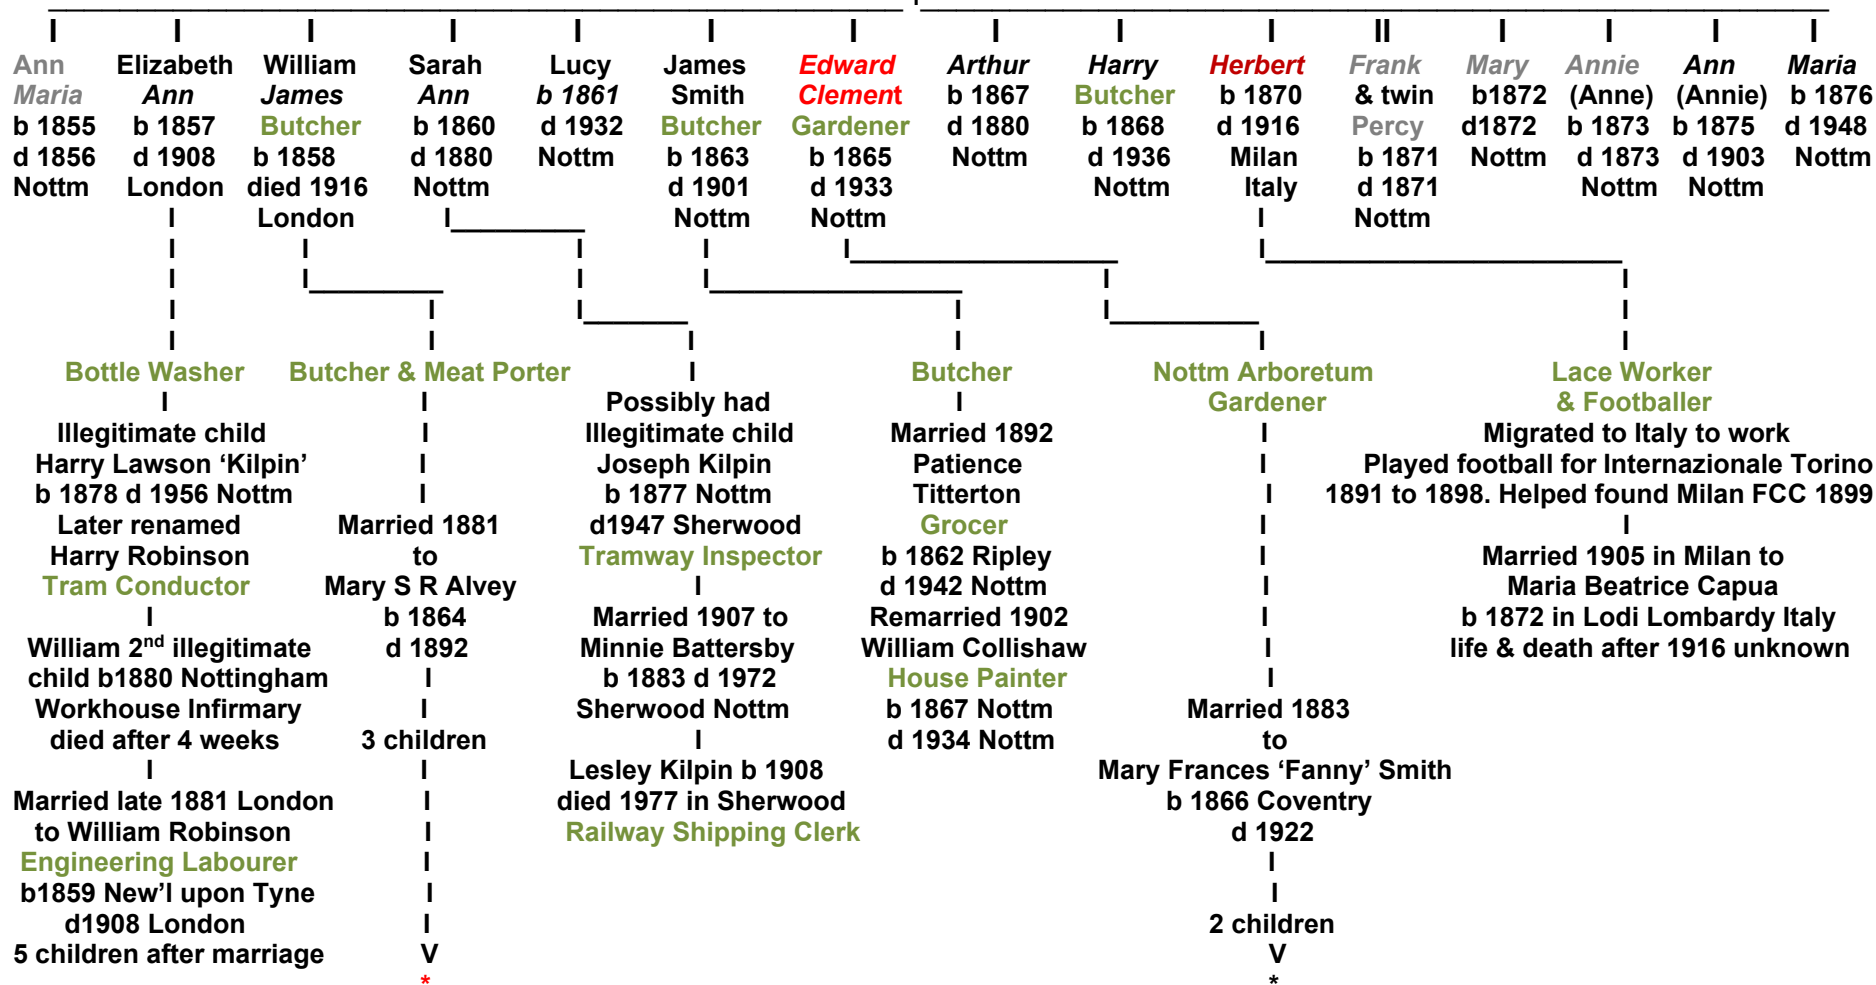

The Kilpin family history line from 1682

The family line marked with a V continues on the next page.

Revised Dec 2022 Roger A Stirland

The children of William Kilpin b1769 and Ann Kilpin nee Darby b1773

The children of Edward 'Edwin' and Sarah Ann Kilpin are shown on the next sheet

Revised Dec 2022 Roger A Stirland

The children of Edward 'Edwin' and Sarah Ann Kilpin
Names in GRAY died soon after birth

V

All 16 children were born in Nottingham
 Only those indicated on this sheet had offspring.

The family trees of William James Kilpin * and Edward Clement Kilpin* are not included.

Revised Dec 2022 Roger A Stirland