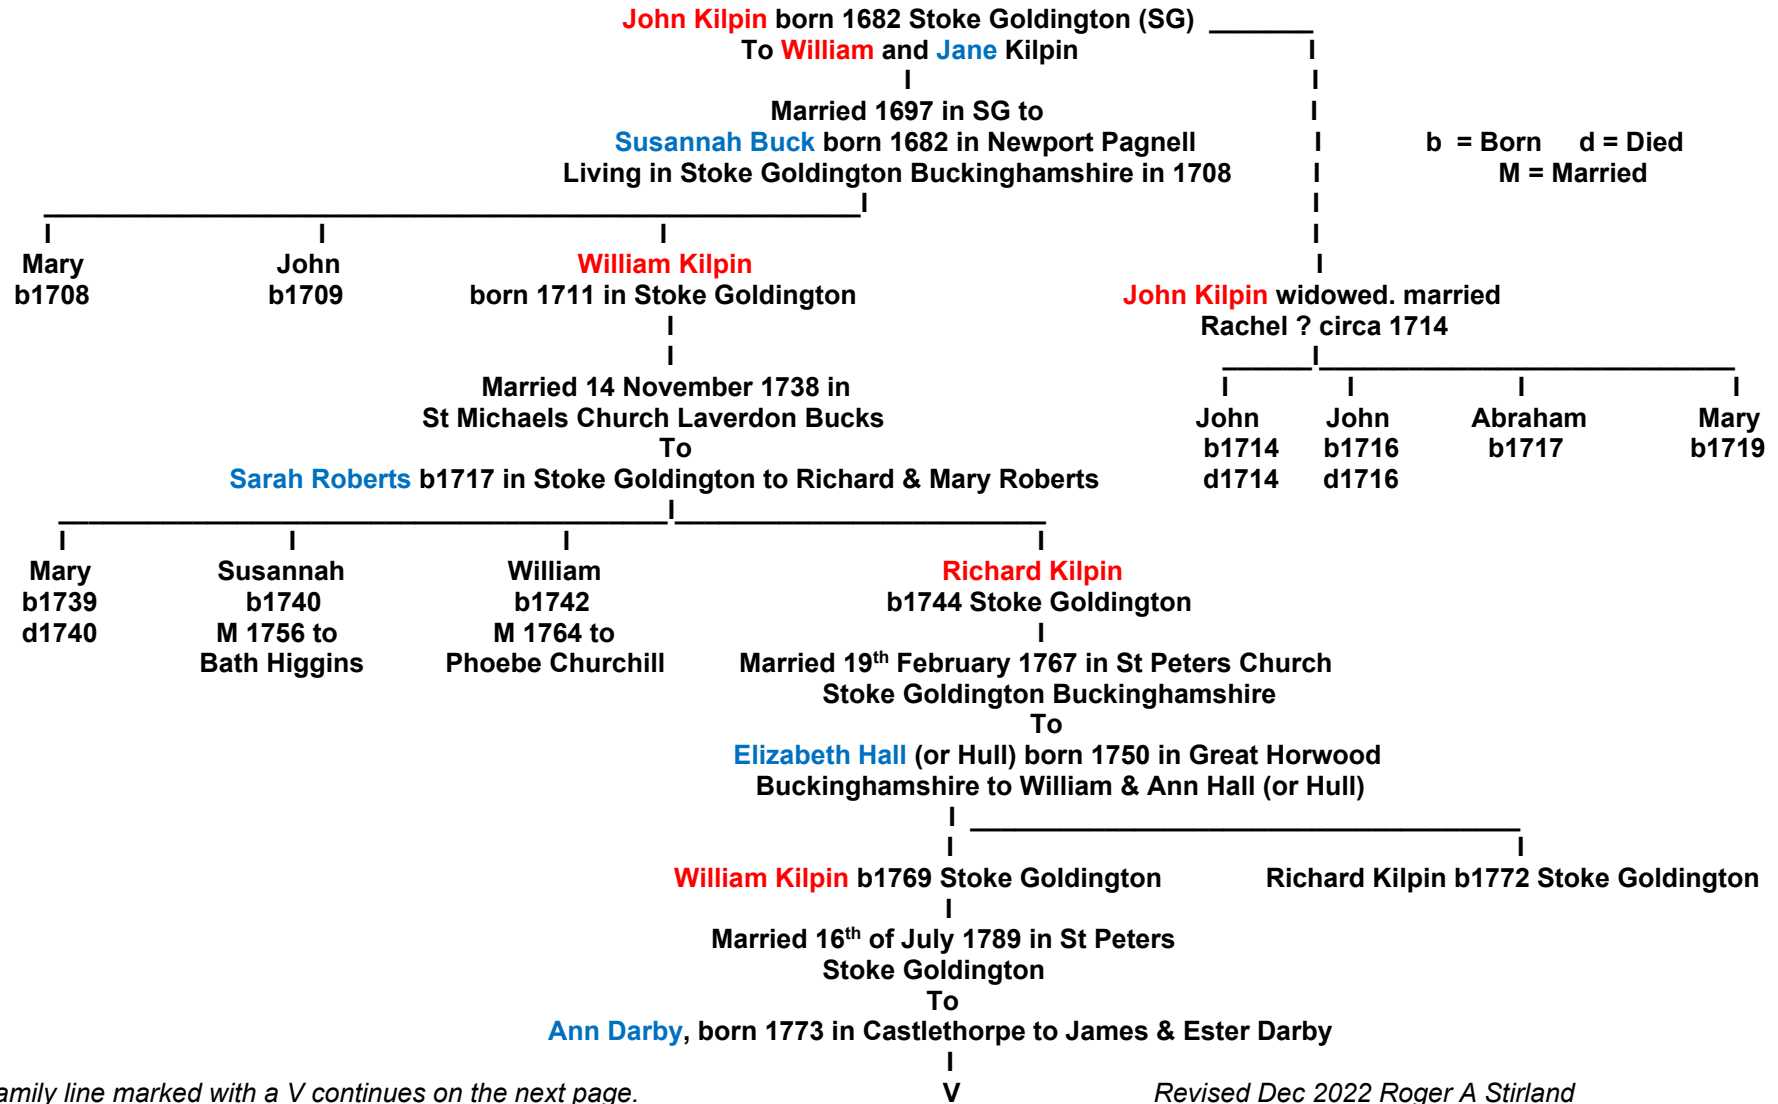

The Kilpin family history line from 1682

The family line marked with a V continues on the next page.

Revised Dec 2022 Roger A Stirland

The children of William Kilpin b1769 and Ann Kilpin nee Darby b1773

The children of Edward 'Edwin' and Sarah Ann Kilpin are shown on the next sheet

Revised Dec 2022 Roger A Stirland

The children of Edward 'Edwin' and Sarah Ann Kilpin
Names in GRAY died soon after birth

V

All 16 children were born in Nottingham
 Only those indicated on this sheet had offspring.