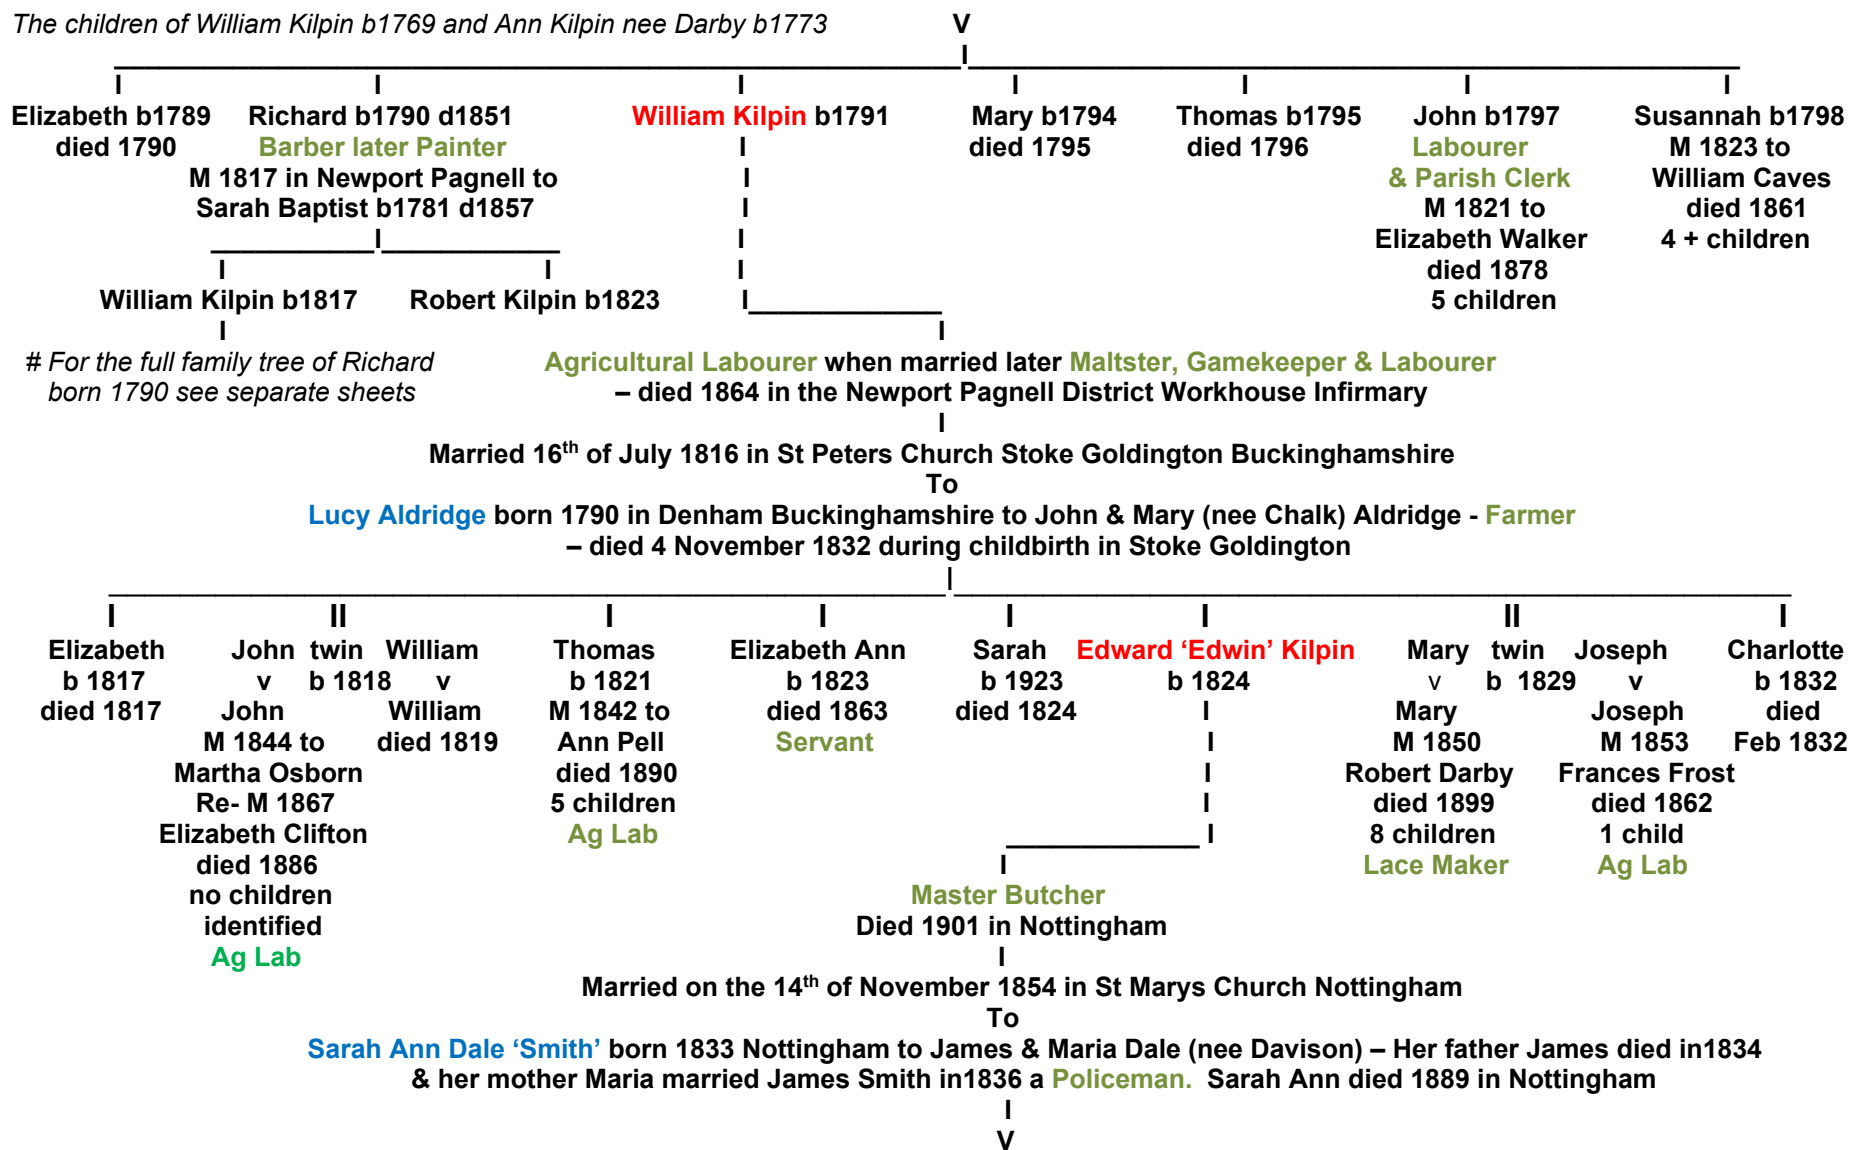

The Kilpin family history line from 1682

The family line marked with a V continues on the next page.

Revised Dec 2022 Roger A Stirland

The children of William Kilpin b1769 and Ann Kilpin nee Darby b1773

The children of Edward 'Edwin' and Sarah Ann Kilpin are shown on the next sheet

Revised Dec 2022 Roger A Stirland

The children of Edward 'Edwin' and Sarah Ann Kilpin
Names in GRAY died soon after birth

V

All 16 children were born in Nottingham
 Only those indicated on this sheet had offspring.